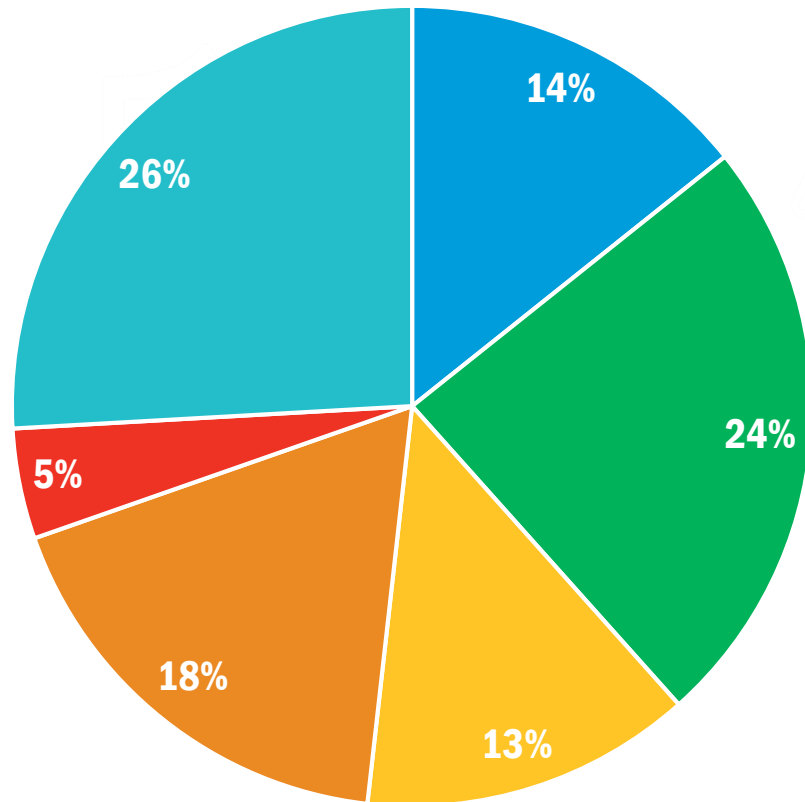

The logo is a blue shield with a black border. At the top, the letters 'SSA' are written in white. In the center is a yellow five-pointed star with a circular emblem inside it. The emblem features a red and white design, possibly a caduceus or a similar medical symbol. The words 'SCHOOL SAFETY' are written in black around the top of the emblem, and 'ASSISTANT' is written around the bottom. The shield is flanked by the words 'DUVAL COUNTY' on the left and 'SCHOOL SAFETY ASSISTANT' on the right, both written in yellow. At the bottom of the shield, the letters 'FL.' are written in yellow.

School Safety Assistant (SSA) Update

Director M. P. Edwards

August 14, 2018

Applicants Disqualified

Drug Survey/Drug Test: 16

Background Investigation: 27

Psychological Examination: 15

Polygraph Examination*: 20