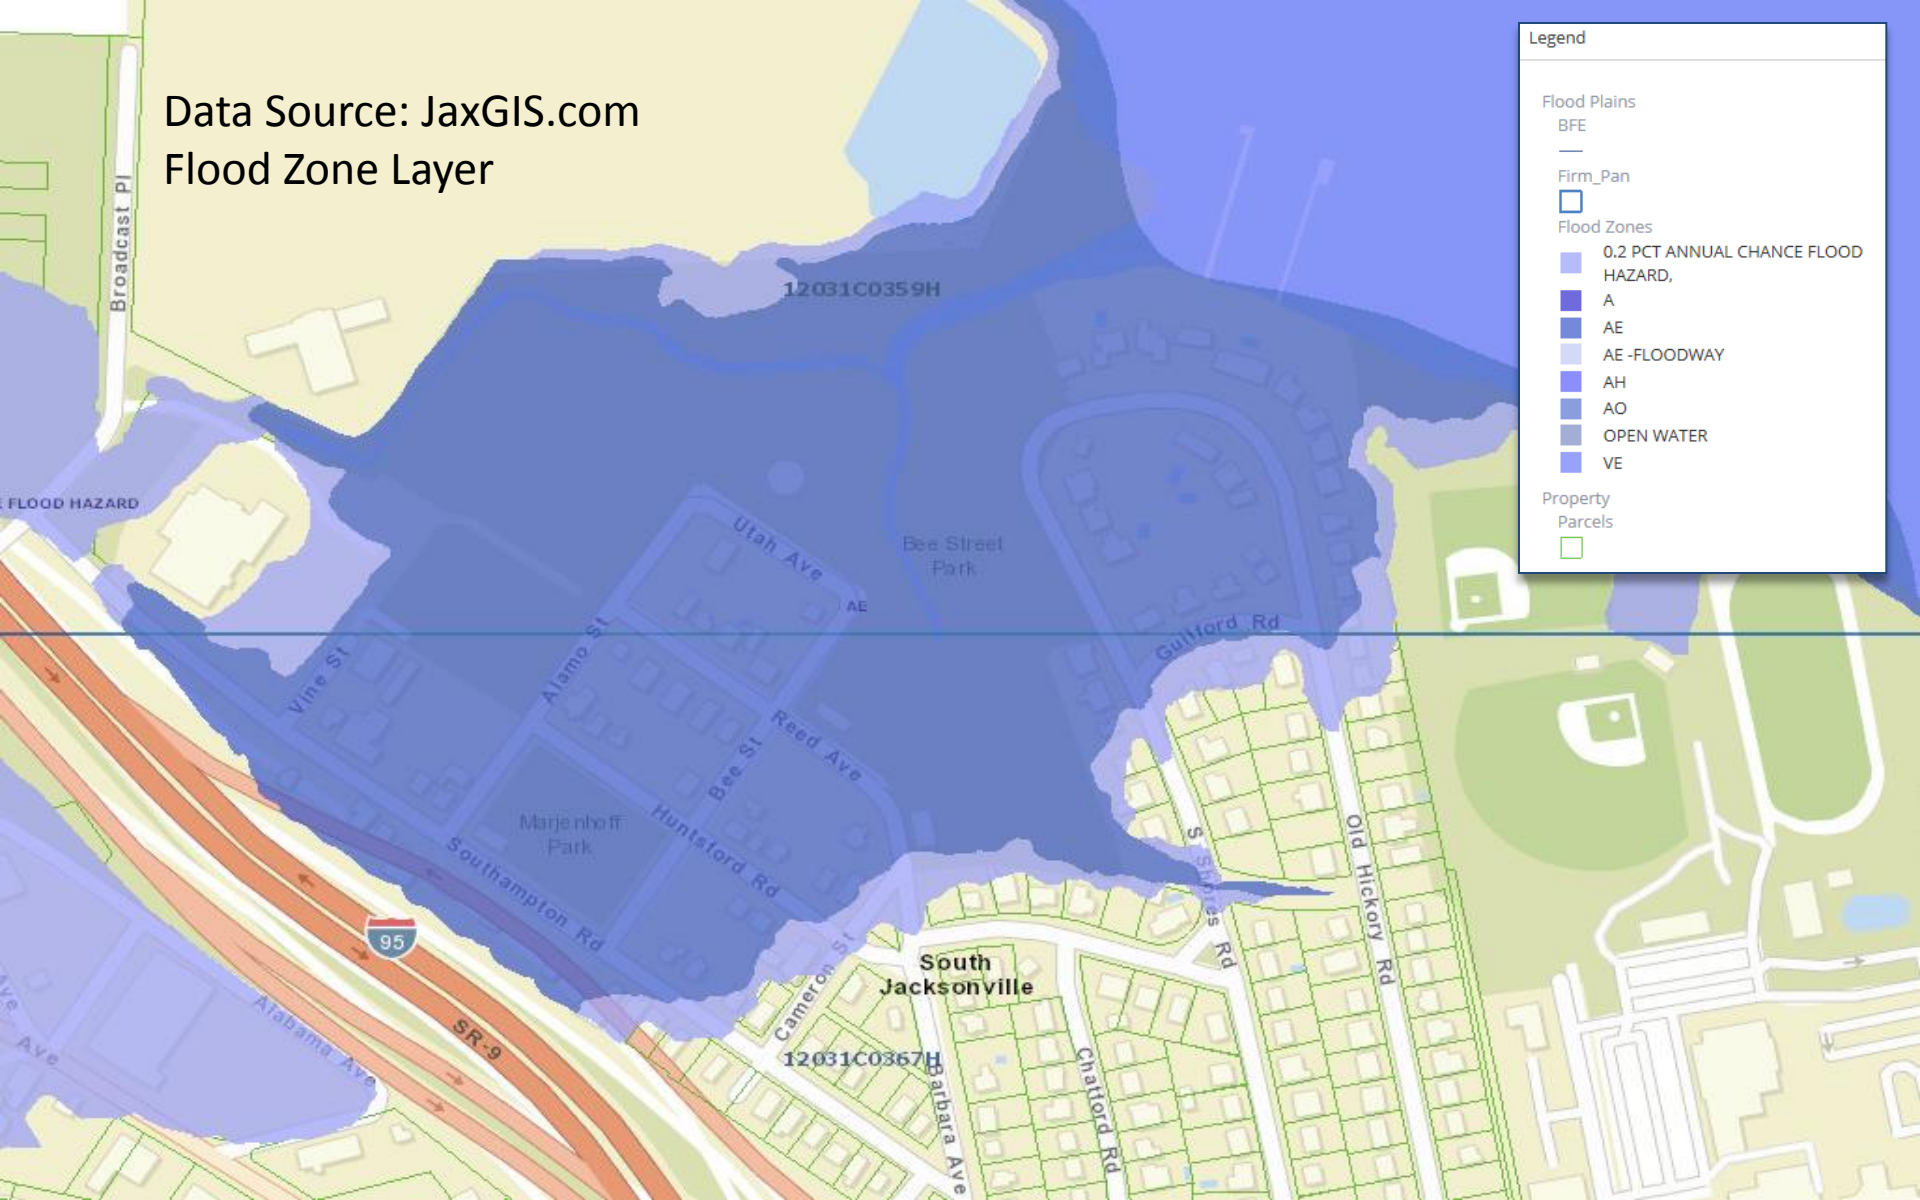

Data Source: JaxGIS.com
Flood Zone Layer

Legend

Flood Plains

- BFE
- Firm_Pan

Flood Zones

- 0.2 PCT ANNUAL CHANCE FLOOD HAZARD,
- A
- AE
- AE - FLOODWAY
- AH
- AO
- OPEN WATER
- VE

Property
Parcels

-

Data Source: JaxGIS.com
Flood Zone Layer

Legend

Flood Plains

- BFE
- Firm_Pan

Flood Zones

- 0.2 PCT ANNUAL CHANCE FLOOD HAZARD,
- A
- AE
- AE-FLOODWAY
- AH
- AO
- OPEN WATER
- VE

Property Parcels

-

Data Source: JaxGIS.com
Flood Zone Layer

Legend

Flood Plains

- BFE
- Firm_Pan

Flood Zones

- 0.2 PCT ANNUAL CHANCE FLOOD HAZARD
- A
- AE
- AE - FLOODWAY
- AH
- AO
- OPEN WATER
- VE

Property Parcels

-