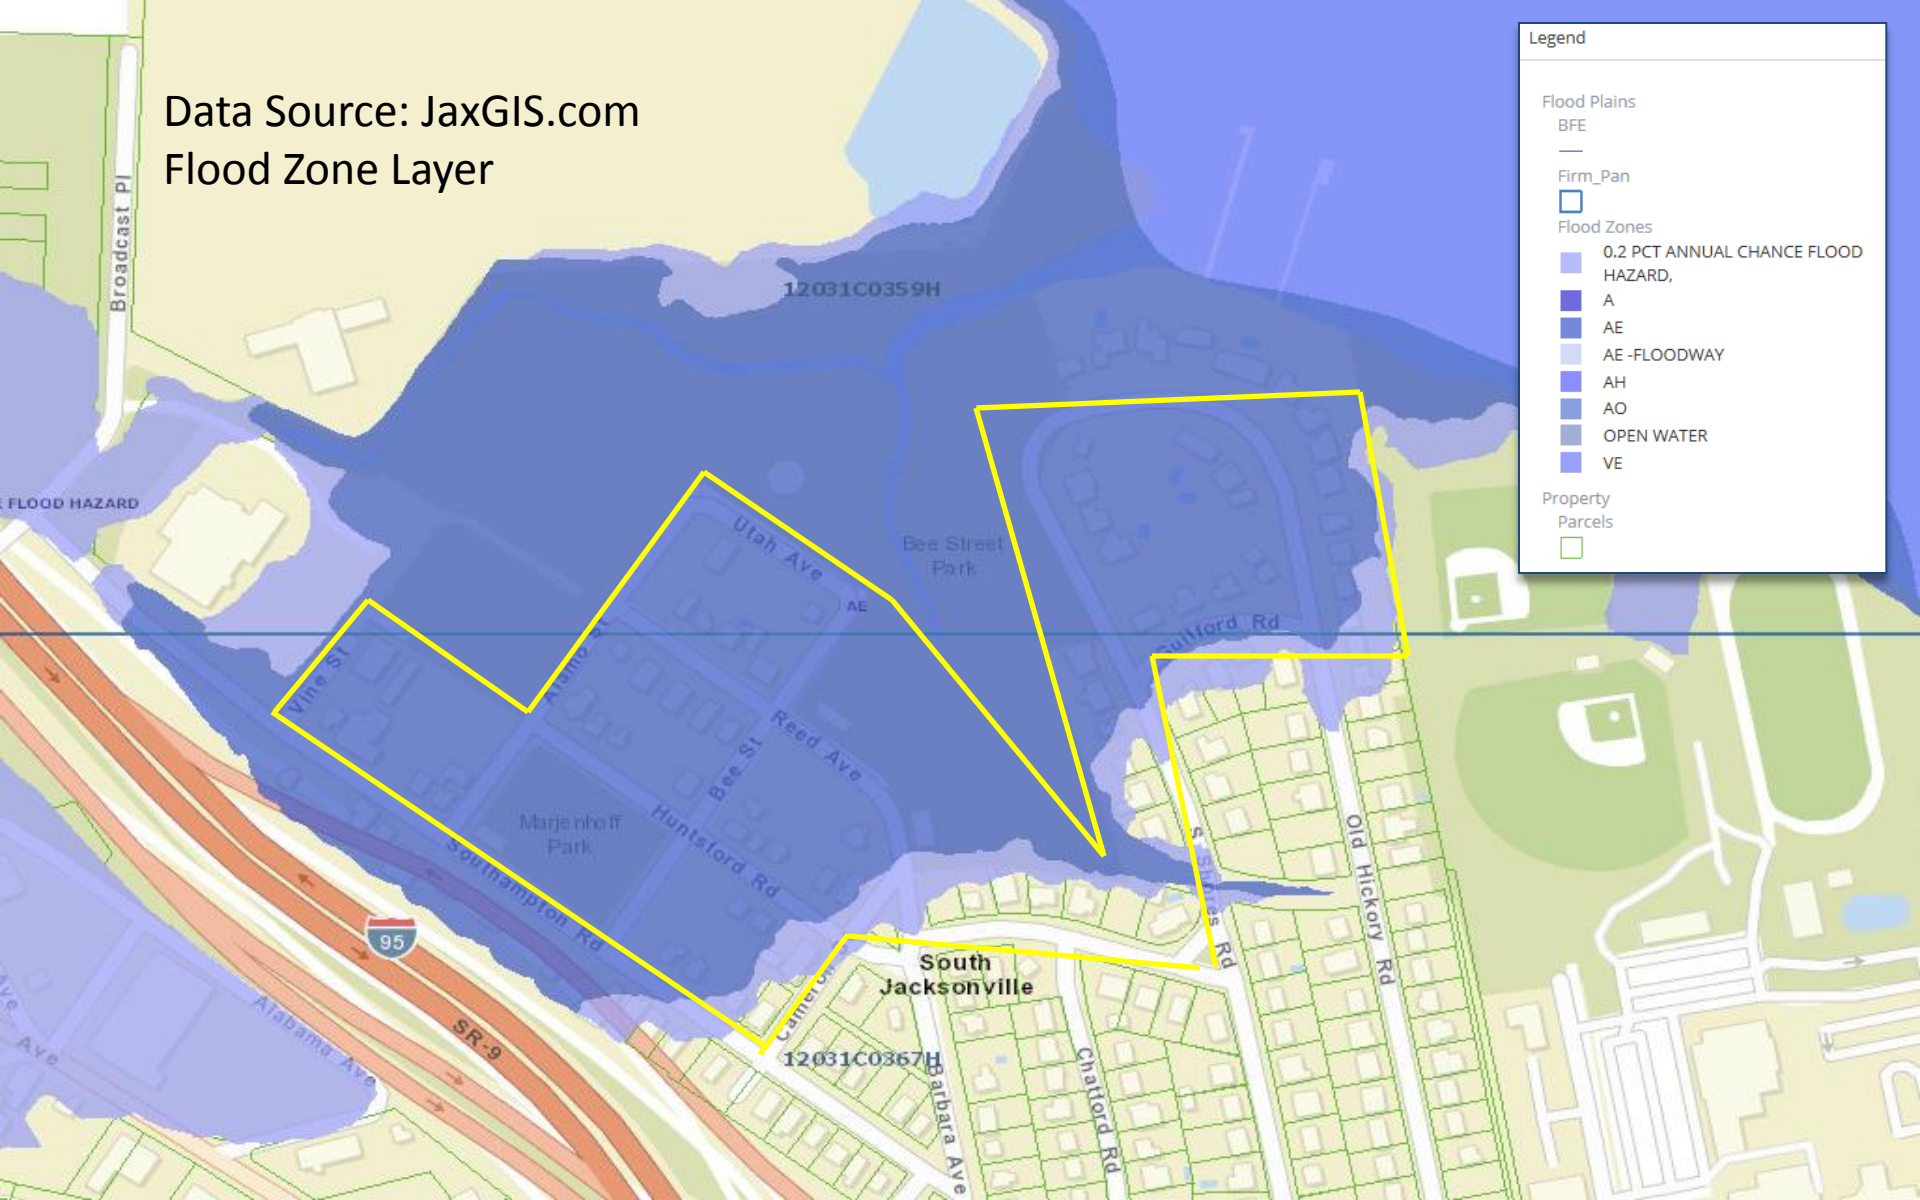

Data Source: JaxGIS.com
Flood Zone Layer

Legend

Flood Plains

- BFE
- Firm_Pan

Flood Zones

- 0.2 PCT ANNUAL CHANCE FLOOD HAZARD
- A
- AE
- AE - FLOODWAY
- AH
- AO
- OPEN WATER
- VE

Property Parcels