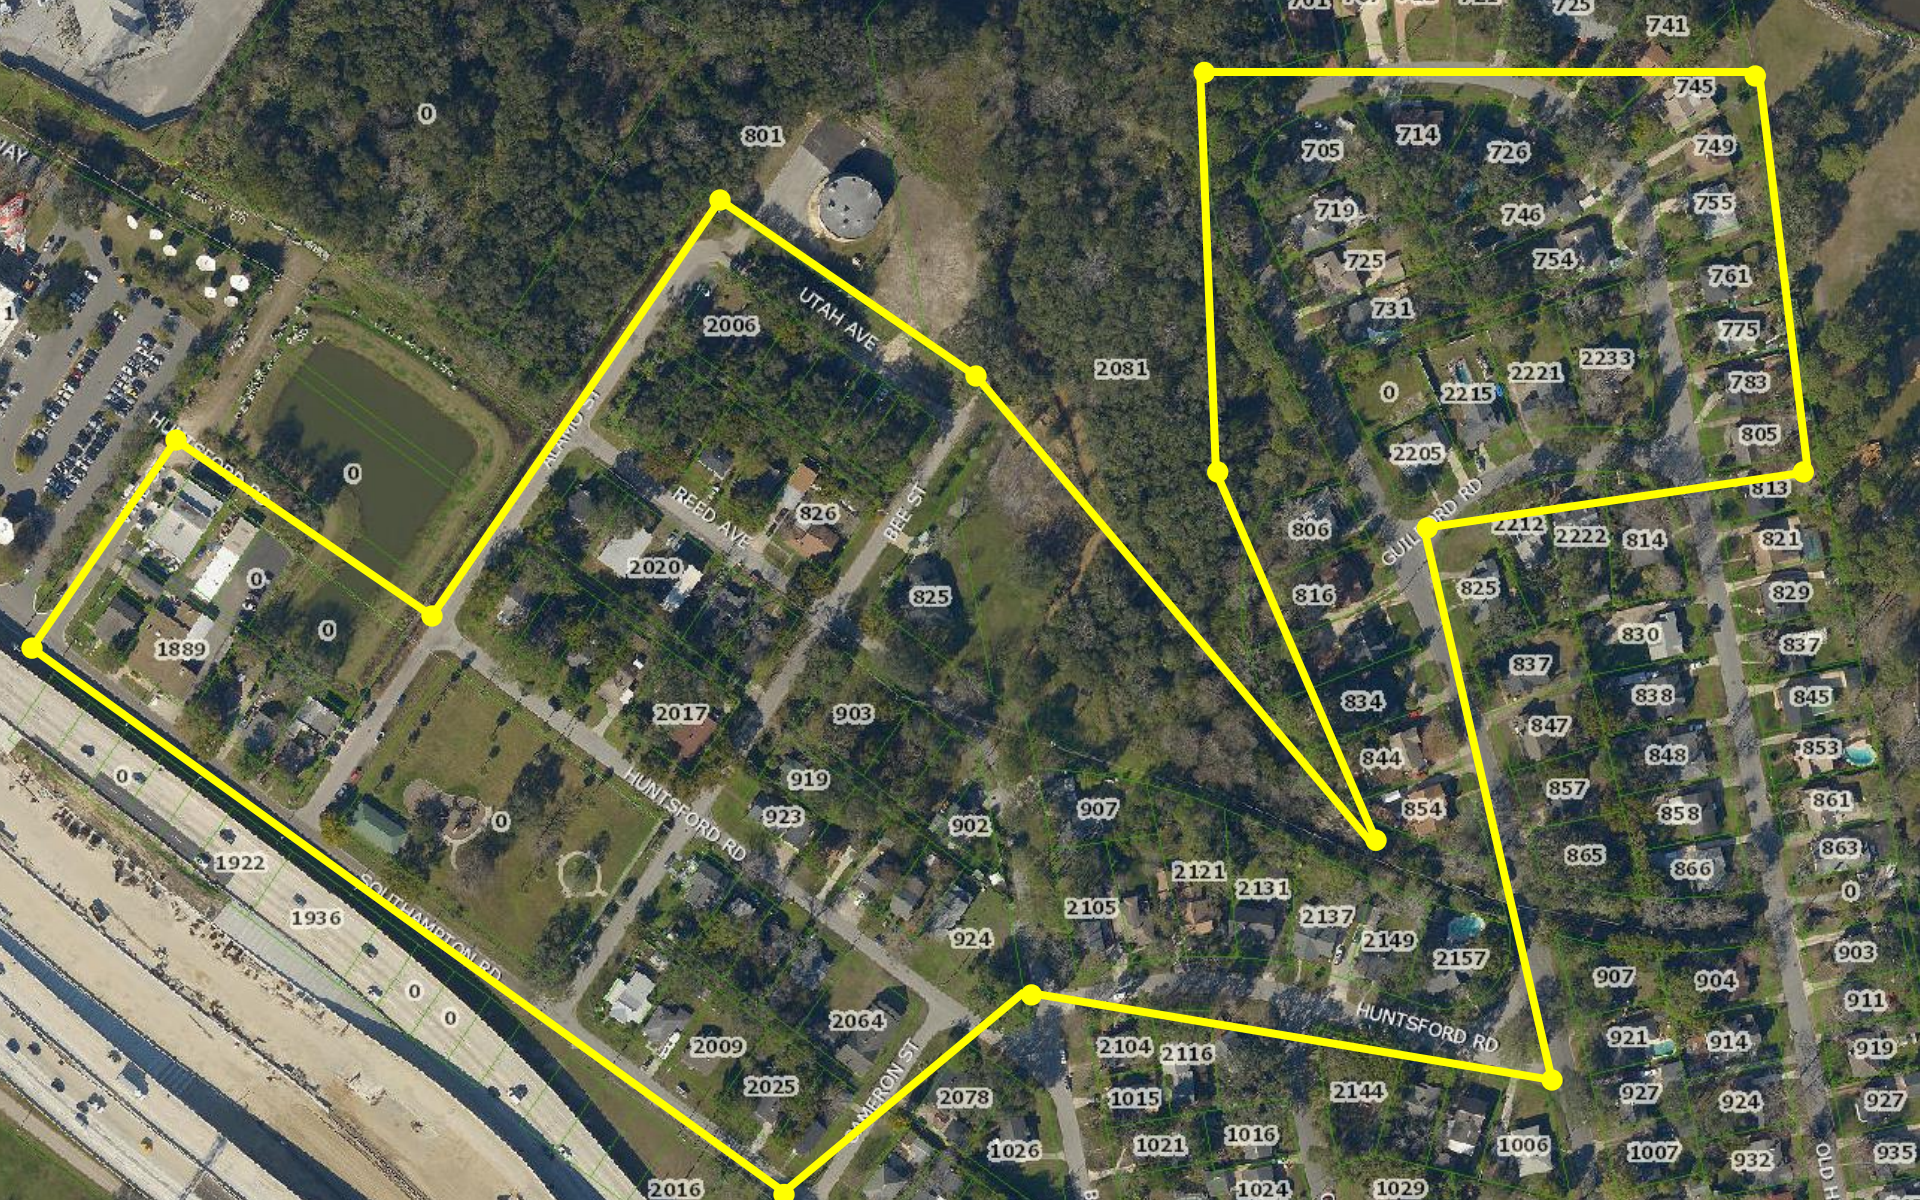

Data Source: JaxGIS.com
Flood Zone Layer

Legend

Flood Plains

- BFE
- Firm_Pan

Flood Zones

- 0.2 PCT ANNUAL CHANCE FLOOD HAZARD,
- A
- AE
- AE - FLOODWAY
- AH
- AO
- OPEN WATER
- VE

Property
Parcels

-

Data Source: JaxGIS.com
Flood Zone Layer

Legend

Flood Plains

- BFE
- Firm_Pan

Flood Zones

- 0.2 PCT ANNUAL CHANCE FLOOD HAZARD,
- A
- AE
- AE-FLOODWAY
- AH
- AO
- OPEN WATER
- VE

Property Parcels

-